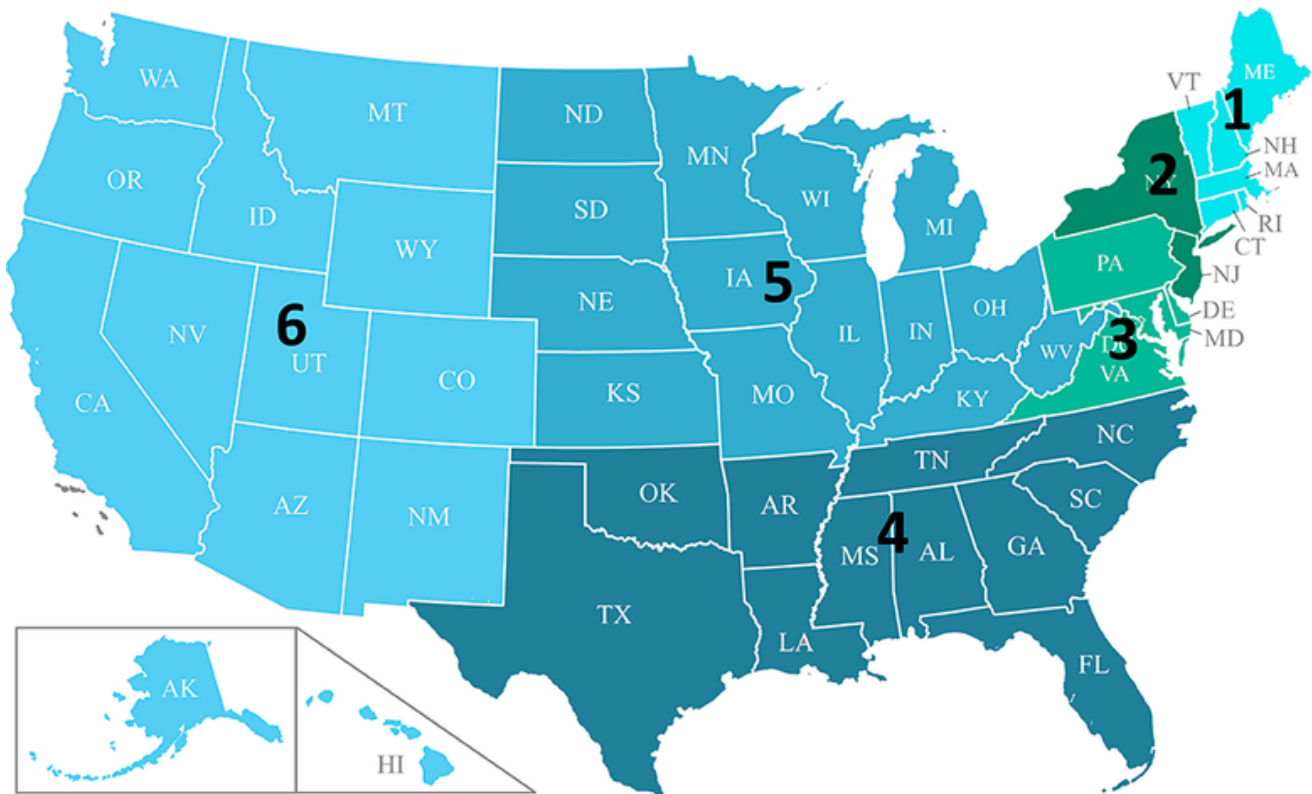

CMSM Board & Regions

Regional Chairs Contact Information

- Region 1: Very Rev. William Kaliyadan, MS
wkaliyadan@gmail.com
- Region 2: Bro. Damian Novello, OSF
brdnovello@franciscanbrothersosf.org
- Region 3: Very Rev. Tadeusz Lizinczyk, OSPPE
provincial@czestochowa.us
- Region 4: Abbot Elijah Owens, OSB
abbot@subi.org
- Region 5: Bro. Silas Henderson, SDS
silasshawn@gmail.com
- Region 6: Very Rev. Christopher Fadok, OP
provincial@opwest.org

7300 Hanover Drive, Suite 304
Greenbelt, MD 20770
(301) 588-4030

CMSM Regions by State

Region 1 | Northeast

- Connecticut
- Maine
- Massachusetts
- New Hampshire
- Rhode Island
- Vermont

Region 2 | NJ & NY

- New Jersey
- New York

Region 3 | Mid-Atlantic

- Delaware
- District of Columbia
- Maryland
- Pennsylvania
- Virginia
- West Virginia

Region 4 | South

- Alabama
- Arkansas
- Florida
- Georgia
- Mississippi
- North Carolina
- Oklahoma
- South Carolina
- Tennessee
- Texas
- Virgin Islands

Region 5 | Midwest

- Illinois
- Indiana
- Iowa
- Kansas
- Kentucky
- Michigan
- Minnesota
- Missouri
- Nebraska
- North Dakota
- Ohio
- South Dakota
- Wisconsin

Region 6 | West

- Alaska
- Arizona
- California
- Colorado
- Guam
- Hawaii
- Idaho
- Montana
- Nevada
- New Mexico
- Oregon
- Utah
- Washington
- Wyoming