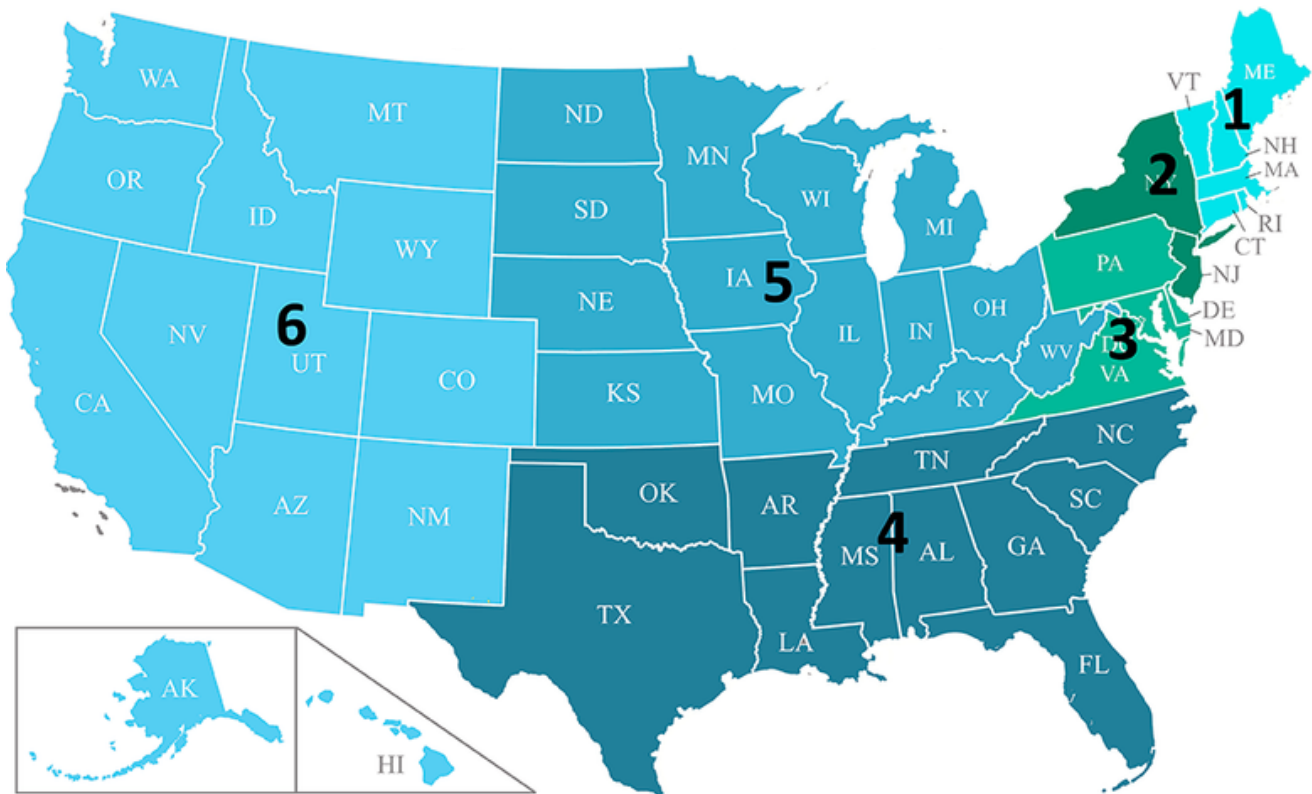

7300 Hanover Drive, Suite 304
Greenbelt, MD 20770
(301) 588-4030

CMSM Regions by State

Region 1 | Northeast

- Connecticut
- Maine
- Massachusetts
- New Hampshire
- Rhode Island
- Vermont

Region 2 | NJ & NY

- New Jersey
- New York

Region 3 | Mid-Atlantic

- Delaware
- District of Columbia
- Maryland
- Pennsylvania
- Virginia
- West Virginia

Region 4 | South

- Alabama
- Arkansas
- Florida
- Georgia
- Mississippi
- North Carolina
- Oklahoma
- South Carolina
- Tennessee
- Texas
- Virgin Islands

Region 5 | Midwest

- Illinois
- Indiana
- Iowa
- Kansas
- Kentucky
- Michigan
- Minnesota
- Missouri
- Nebraska
- North Dakota
- Ohio
- South Dakota
- Wisconsin

Region 6 | West

- Alaska
- Arizona
- California
- Colorado
- Guam
- Hawaii
- Idaho
- Montana
- Nevada
- New Mexico
- Oregon
- Utah
- Washington
- Wyoming